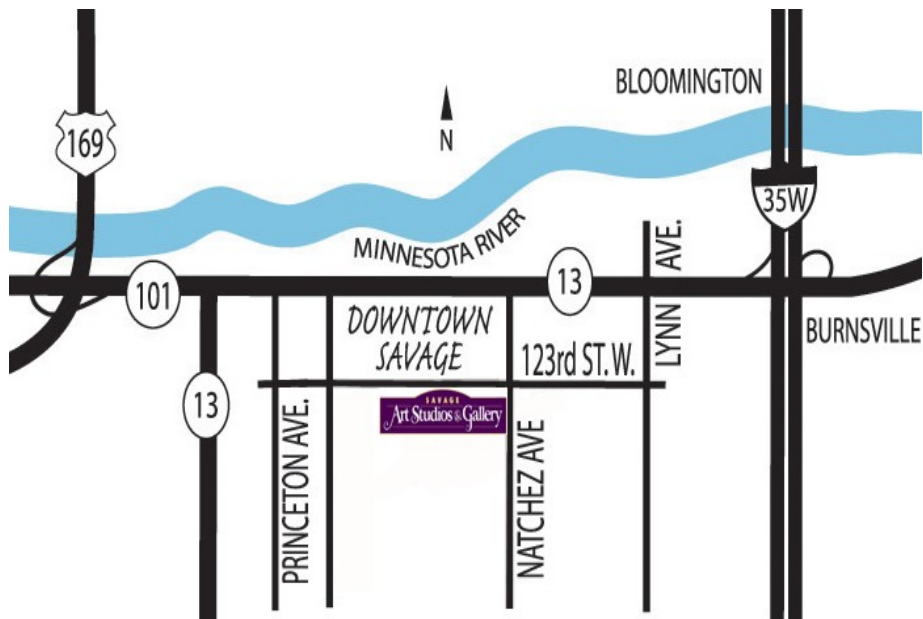

## Location Directions:

4735 W 123rd St STE 200  
Savage MN 55378  
952.895.0375  
RKochenash.com  
SavageArtStudios.com

- SASG is located in Old Downtown Savage
- We are south of the Minneapolis/St Paul Metro Area (15-20 minutes from either)
- We are located along Hwy 13/101
- We are west of 35W and East of Hwy 169

### From Interstate 35W

- From 35W take Burnsville Hwy 13 exit South towards Shakopee.
- Turn Left onto Lynn Avenue (Stop Light)
- Take first right onto 123rd Street
- Go 1 block and we are on left across from Culver's Restaurant

### From Highway 169

- Take Savage exit on to Highway 13 N
- Go straight through the first stop light
- After you pass under the overhead train bridge Old Savage will be on the right
- Turn on Natchez Ave (Culver's Corner)
- Go to the stop sign and we are on the SW